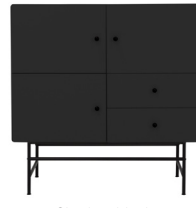

4945

Cabinet 3 doors, 2 drawers
W:106 x D:40 x H:107 cm

Cream white
9004945008

Mustard yellow
9004945029

Shadow black
9004945066

4944

Sideboard 2 doors, 2 drawers
W:158 x D:40 x H:68,5 cm

Cream white
9004944008

Shadow black
9004944066

S W E D E N
S I N C E 1 9 3 4

COCKTAIL

PLAYFUL WITH A TOUCH OF RETRO

As a tribute to the graphic and colourful 1960s and '70s, this range combines rounded shapes with high and low contrast shades. The encounter between the matt lacquered base and knobs and the semi-matt body is a success. You instantly get a modern retro feeling. Any piece from this range will be a young and poppy eye-catching piece of furniture in the room.