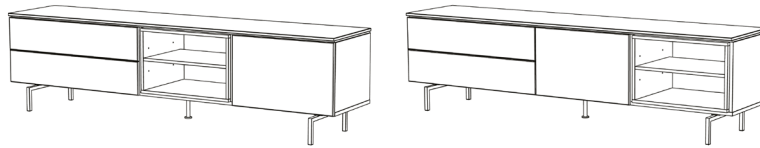

FSC® - certified products

PLAIN

THE WAY YOU WANT IT

When buying a Plain piece of furniture you have several different assembling possibilities. Choose where to place doors, drawers and cube. The way you want it.

For the Plain sideboard and lowboard, 210 cm, you have one or two different assembly options, depending on model.

PLAIN

5980

Sideboard 3 Drawers, 2 Doors

W:180 x D:45 x H:76 cm

White
9005980001

Black
9005980024

Forest green
9005980031

5981

Sideboard 3 Drawers, 2 Doors

W:180 x D:45 x H:76 cm

White
9005981001

Black
9005981024

Forest green
9005981031

5982