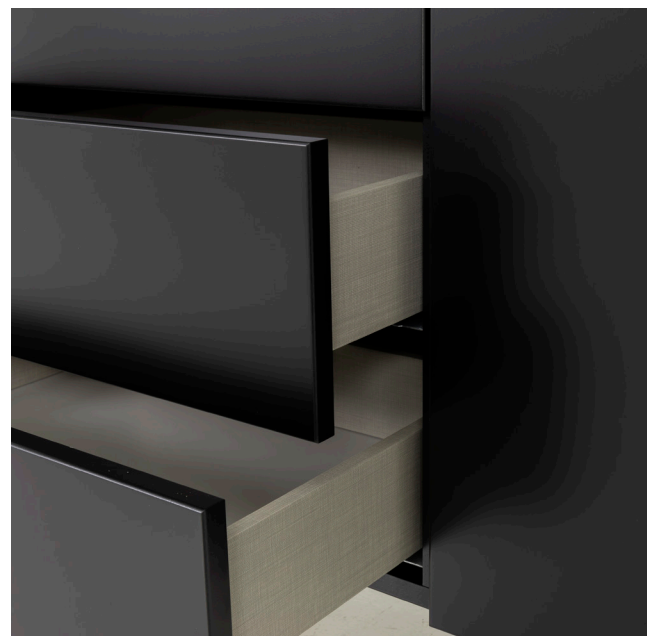

PLAIN

o o o o

A combination for every taste

The possibilities to express yourself with Plain are many. The flexible design lets you choose placement of door, drawers and inserts. You will easily find one way that suits your home.

Made in Sweden

The creation process of Plain is genuine and precise. All coloured parts are lacquered in our Swedish factory with the latest technology. After the lacquering process, all pieces are inspected and packed in e-commerce approved packaging.

Design by: Monika Mulder

The Swedish designer *Monika Mulder*'s work is playful and functional. She has previously received design awards such as "Best Swedish Design" and "Best furniture of the year".

Push to open

The doors and drawers are equipped with push openers. No handles needed, just give the door a gentle push to open it.

TENZO COLOUR NO.

001 WHITE

301 WHITE/WALNUT

024 BLACK

331 FOREST GREEN/WALNUT

031 FOREST GREEN

324 BLACK/WALNUT

MATERIAL

Tops: Lacquered mdf. Bases: lacquered chipboard. Open inserts: Lacquered chipboard or melaminated chipboard. Doors and drawers: Lacquered mdf. Legs: Solid wood or metal.

FSC® - certified products