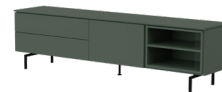

Forest green/Walnut
9005993331

PLAIN

5994

Lowboard 2 Drawers, 1 door, 2 Compartments

W:210 x D:45 x H:57 cm

White
9005994001

Forest green
9005994031

5995