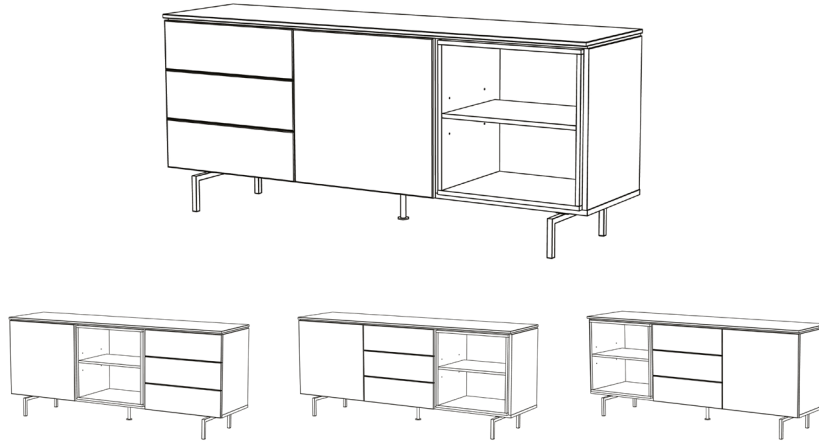

FSC® - certified products

PLAIN

THE WAY YOU WANT IT

When buying a Plain piece of furniture you have several different assembling possibilities. Choose where to place doors, drawers and cube. The way you want it.

For the Plain sideboard and lowboard, 210 cm, you have one or two different assembly options, depending on model.

PLAIN

5980

Sideboard 3 Drawers, 2 Doors

W:180 x D:45 x H:76 cm

White
9005980001

Black
9005980024